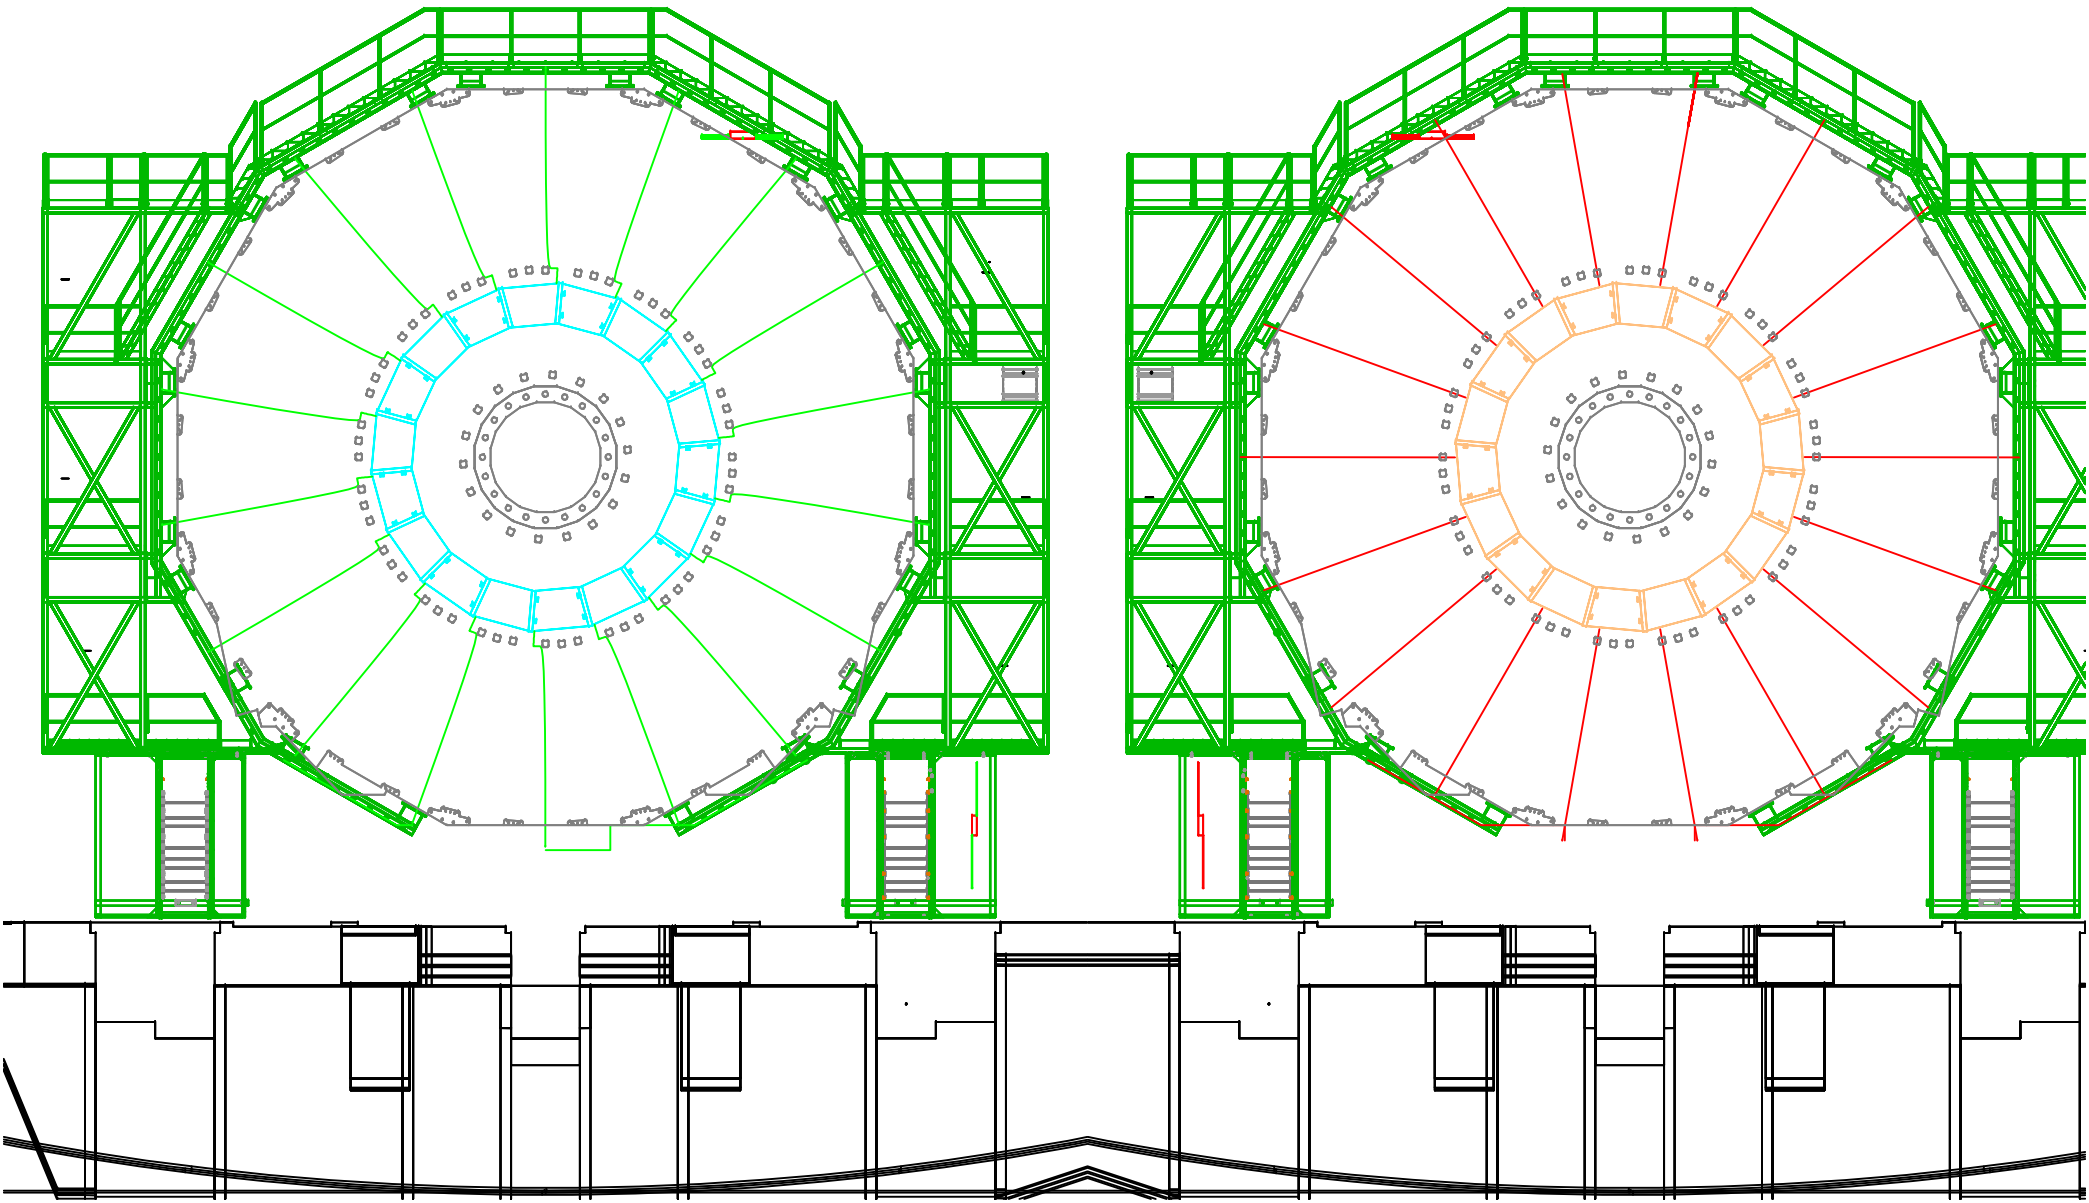

RE+41 seen from cavern wall

RE+31 seen from IP

YE3 disk

YE1 disk