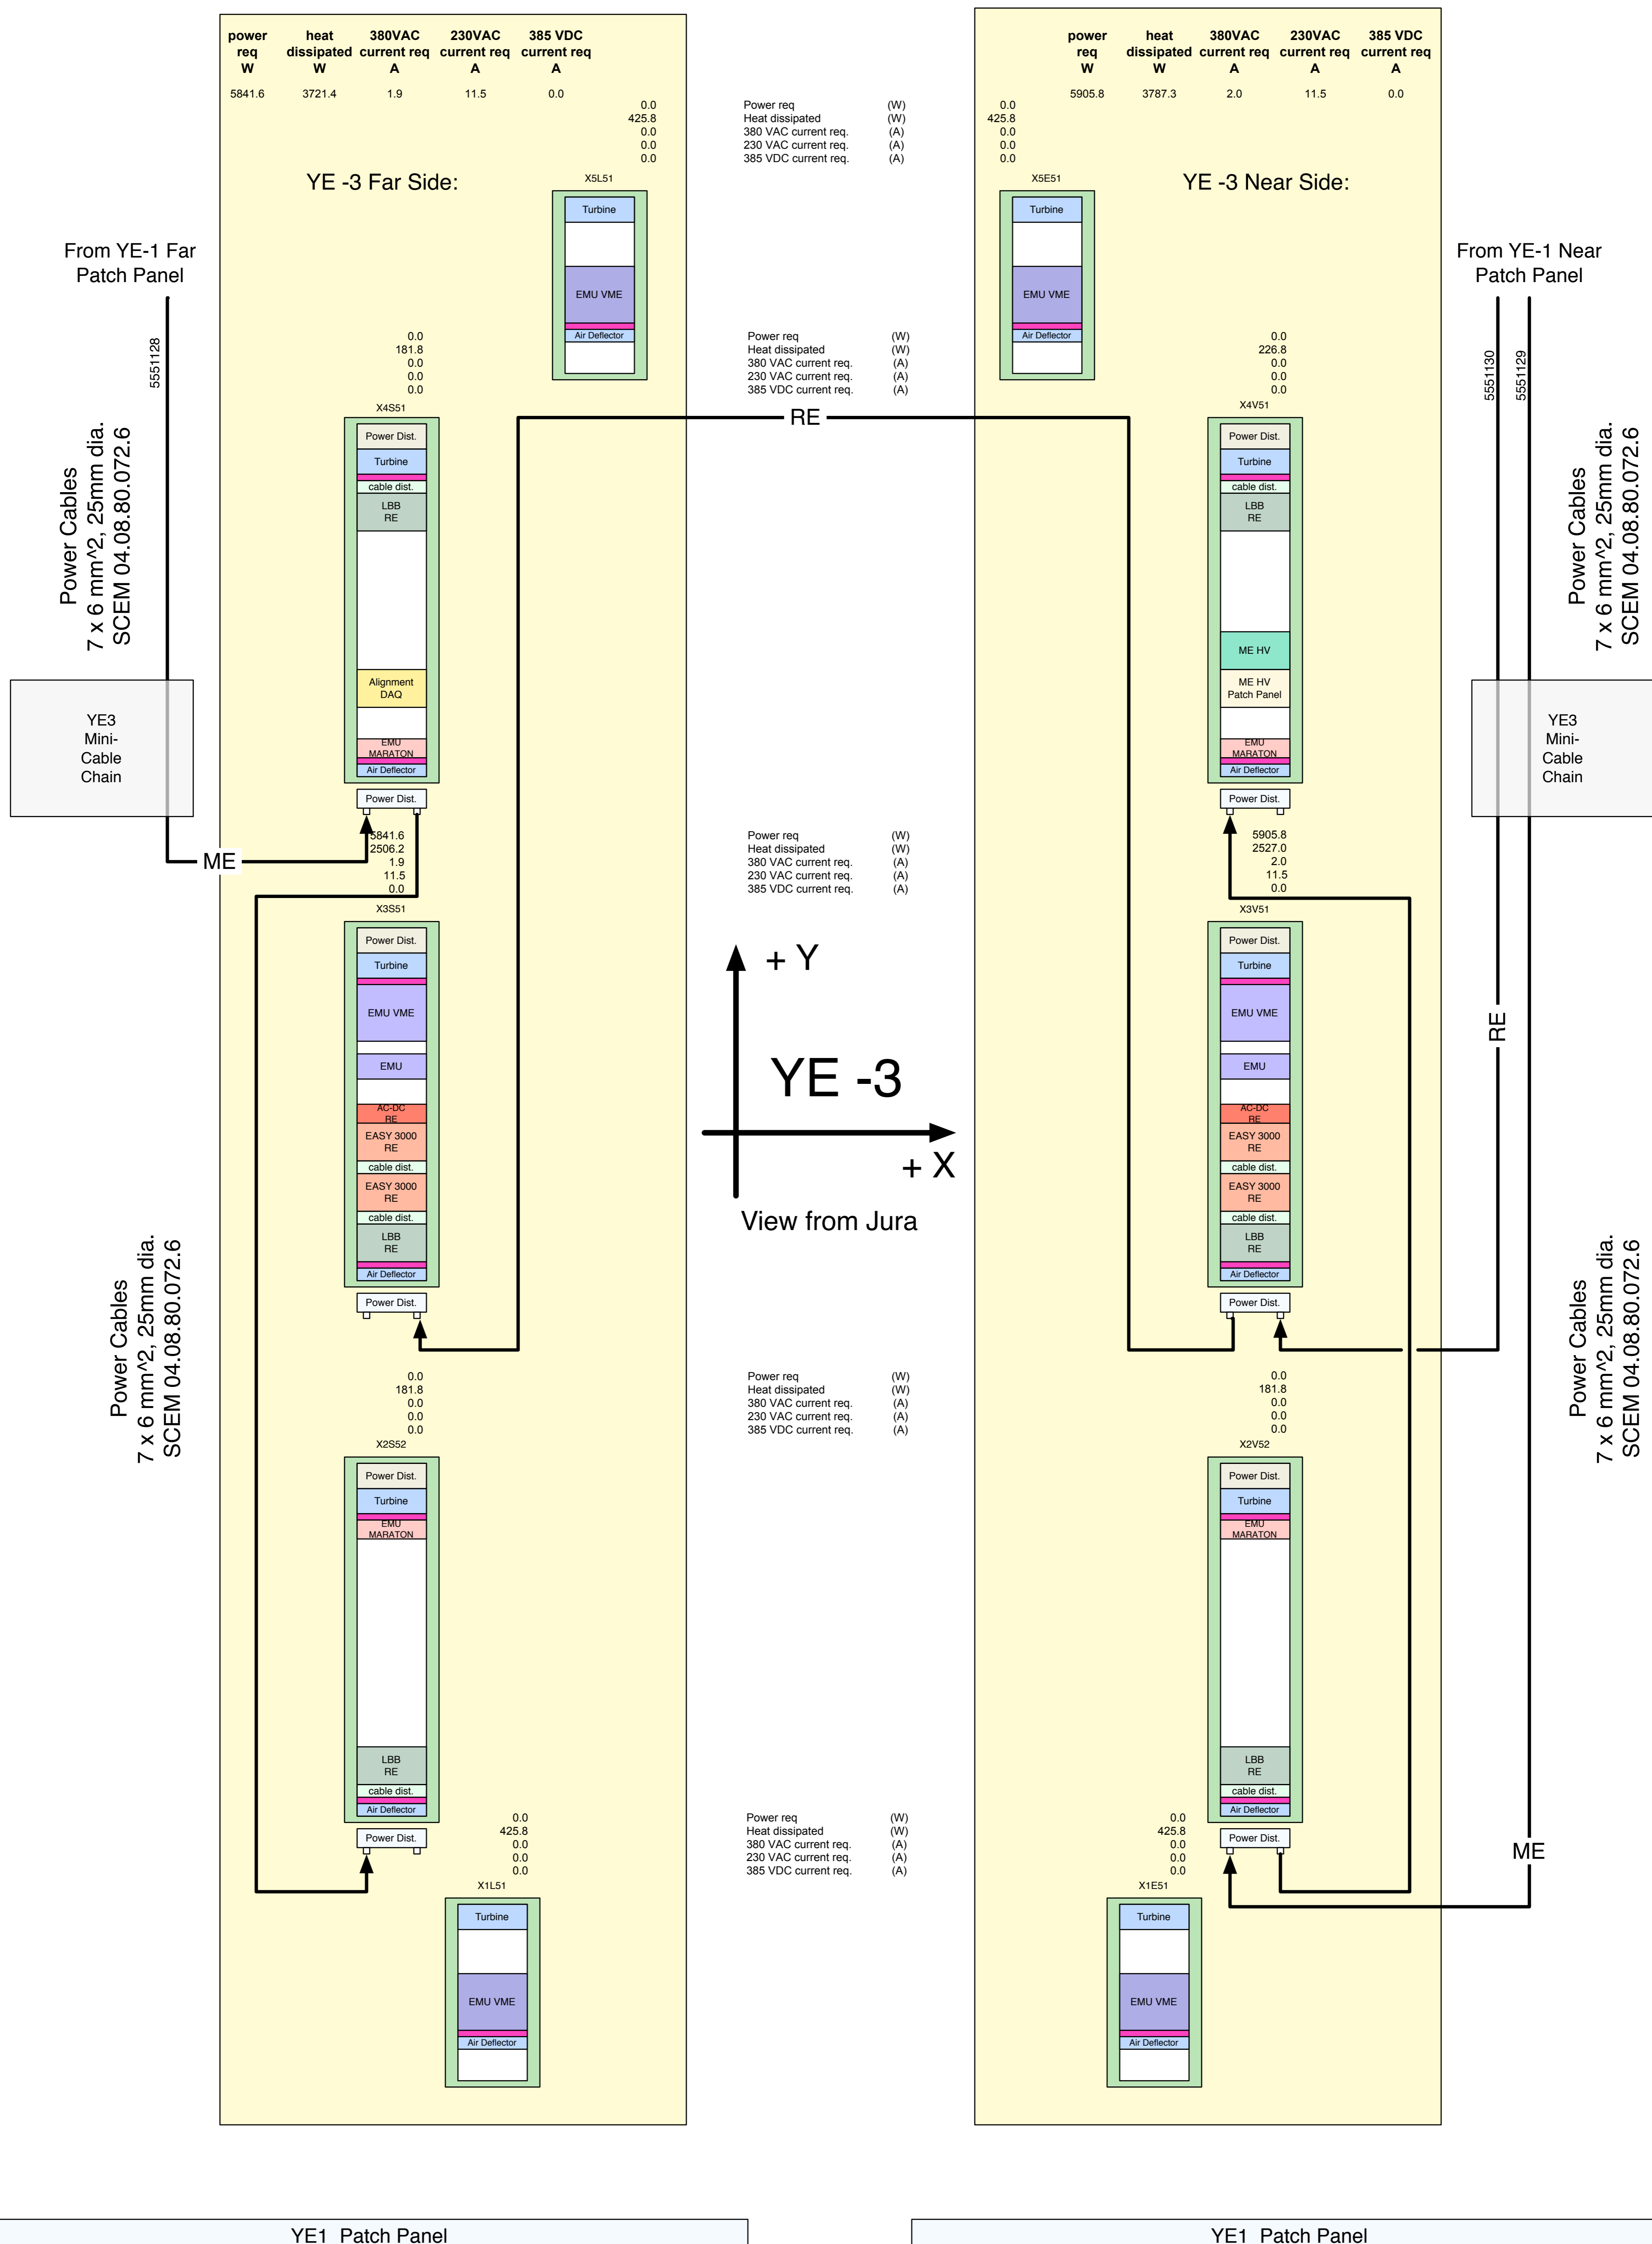

power req W	heat dissipated W	380VAC current req A	230VAC current req A	385 VDC current req A
11747.5	7508.7	3.9	23.0	0.0

Not for crate and rack installation

YE1 Patch Panel

YE1 Patch Panel