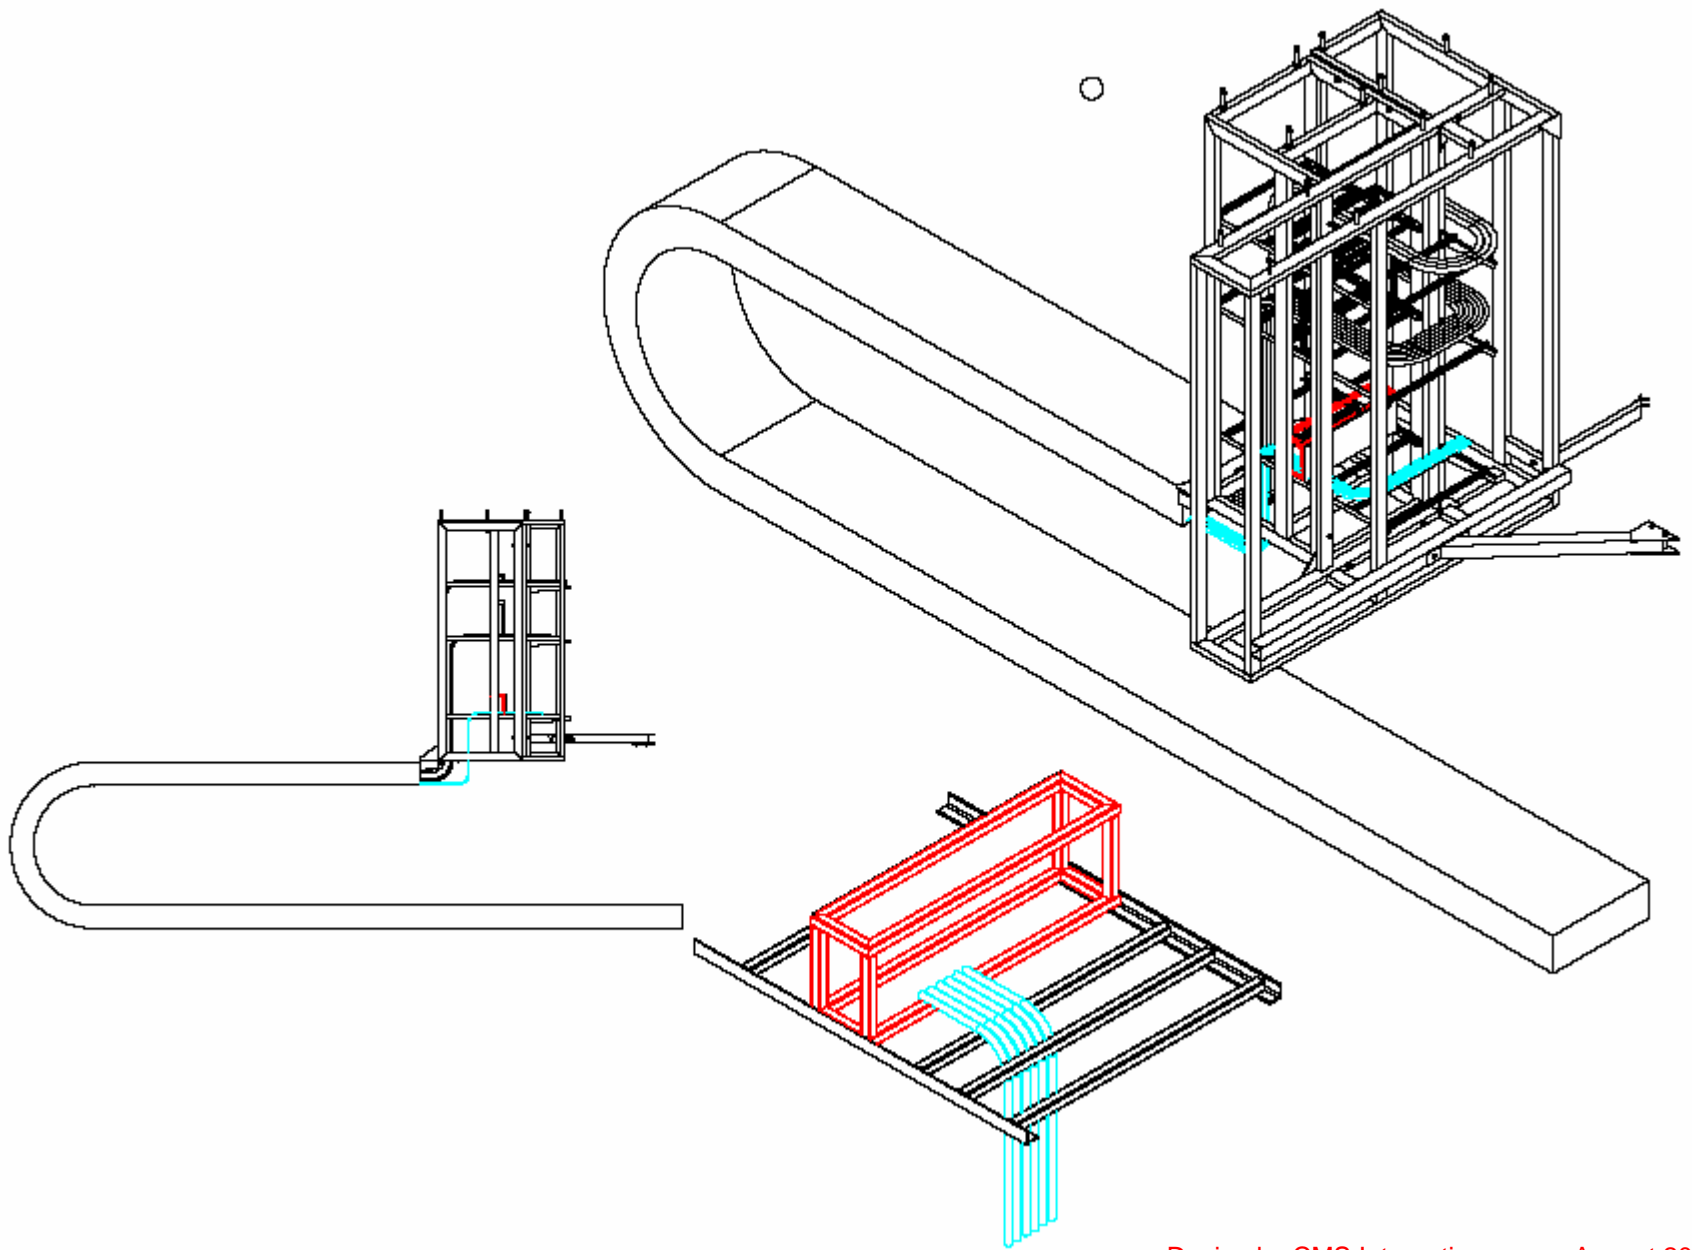

NO.	QTY	REV./NAME	DATE	DESCRIPTION

Y8 Patch panels		REV	1:1
NON VALID FOR ORDER		DATE	
NOT VALID FOR ORDER		BY	

Support structure YE

Cable chain

Patch Panel Box

Design by CMS Integration group, August 2004.