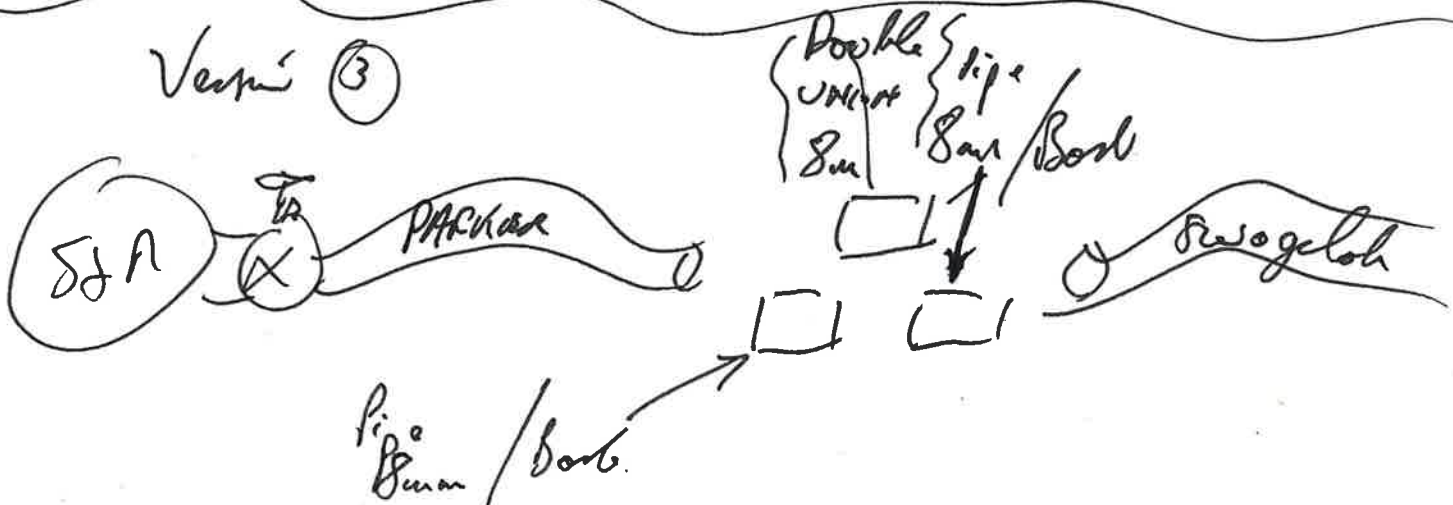

Coding YE 1

Version ① New Hose on old Manifold

Version ②

Version ③

Swagelok
22.9
19.8
8.66
54.03
57.8
12.9
PARKER
4.53