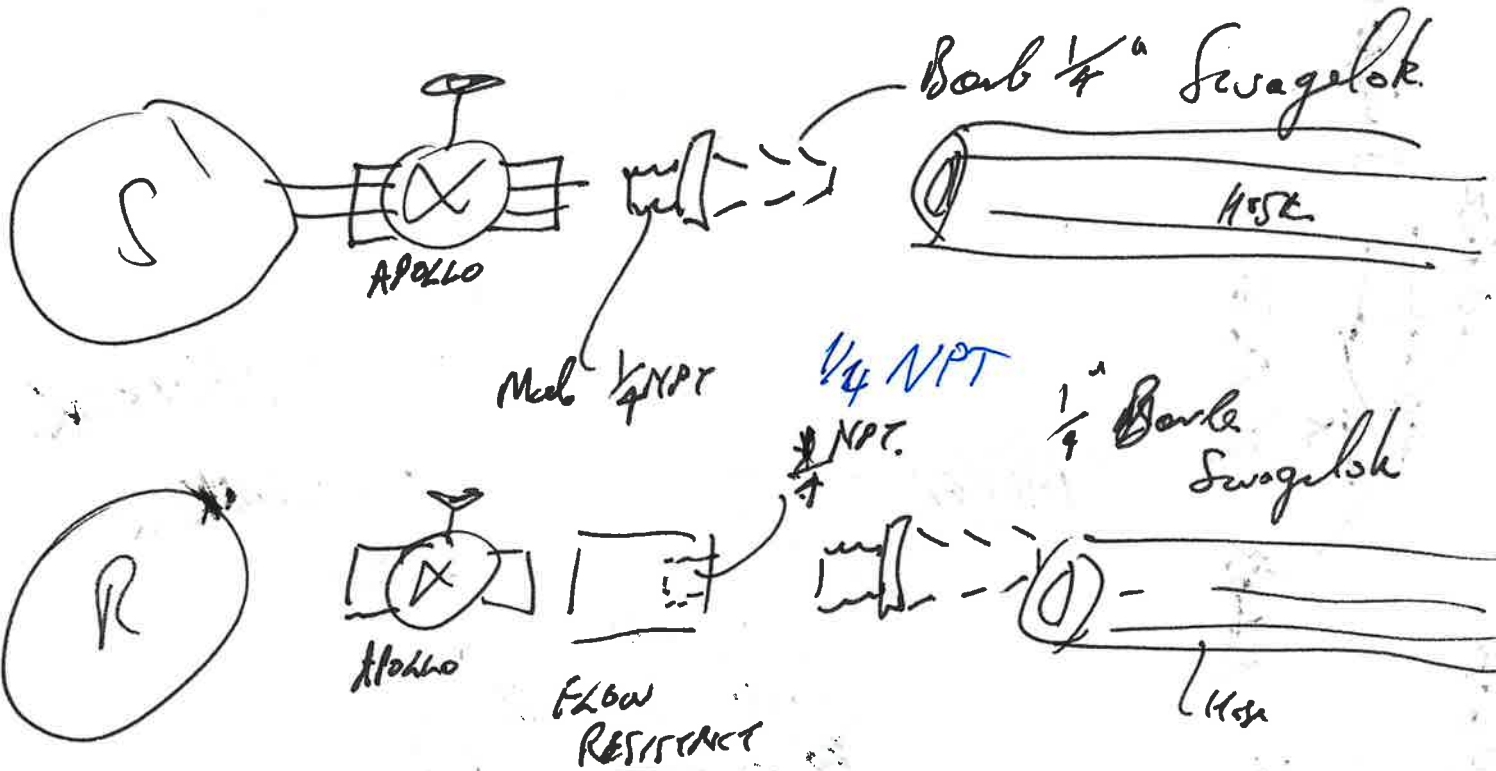

Coding YE 1

Version ① New Hose on old Manifold

Version ②

Version ③

Swagelok
22.9
19.8
8.66
54.03
57.8
12.9
PARKER
4.53