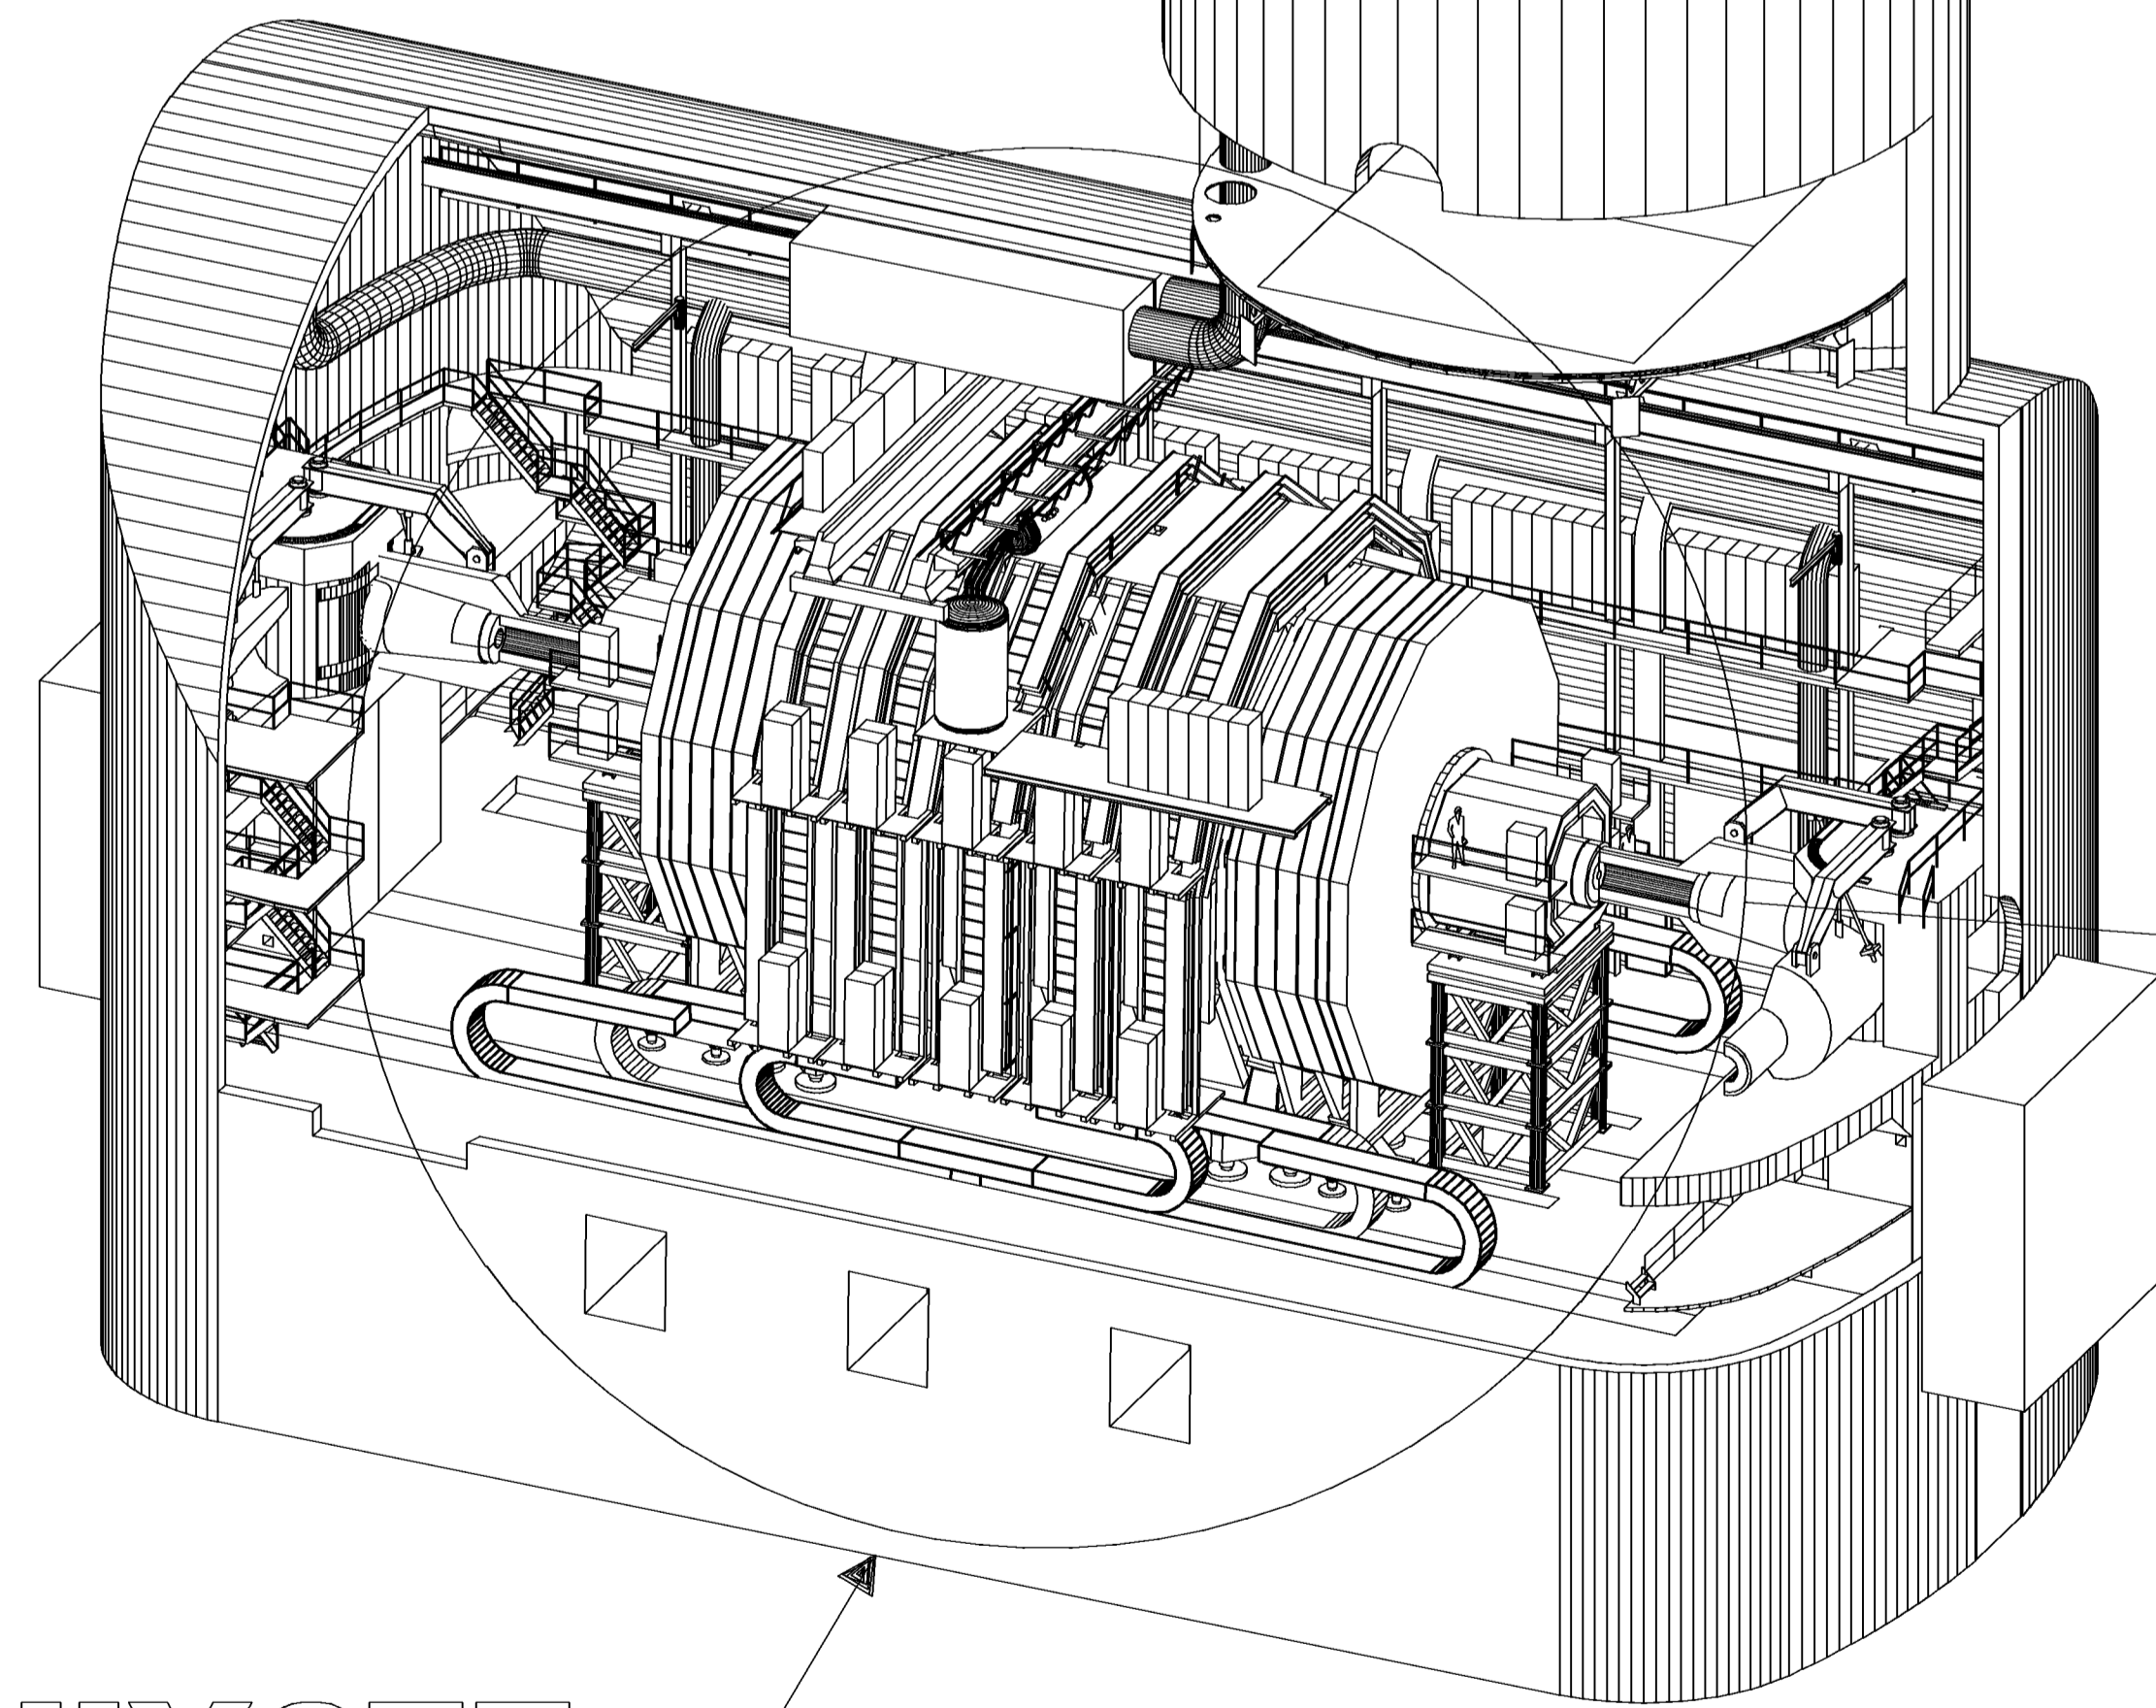

SDX

HALL DE MONTAGE SX

PUITS PX56

CAVERNE UXC55

EXPERIENCE CMS

CM400100PL