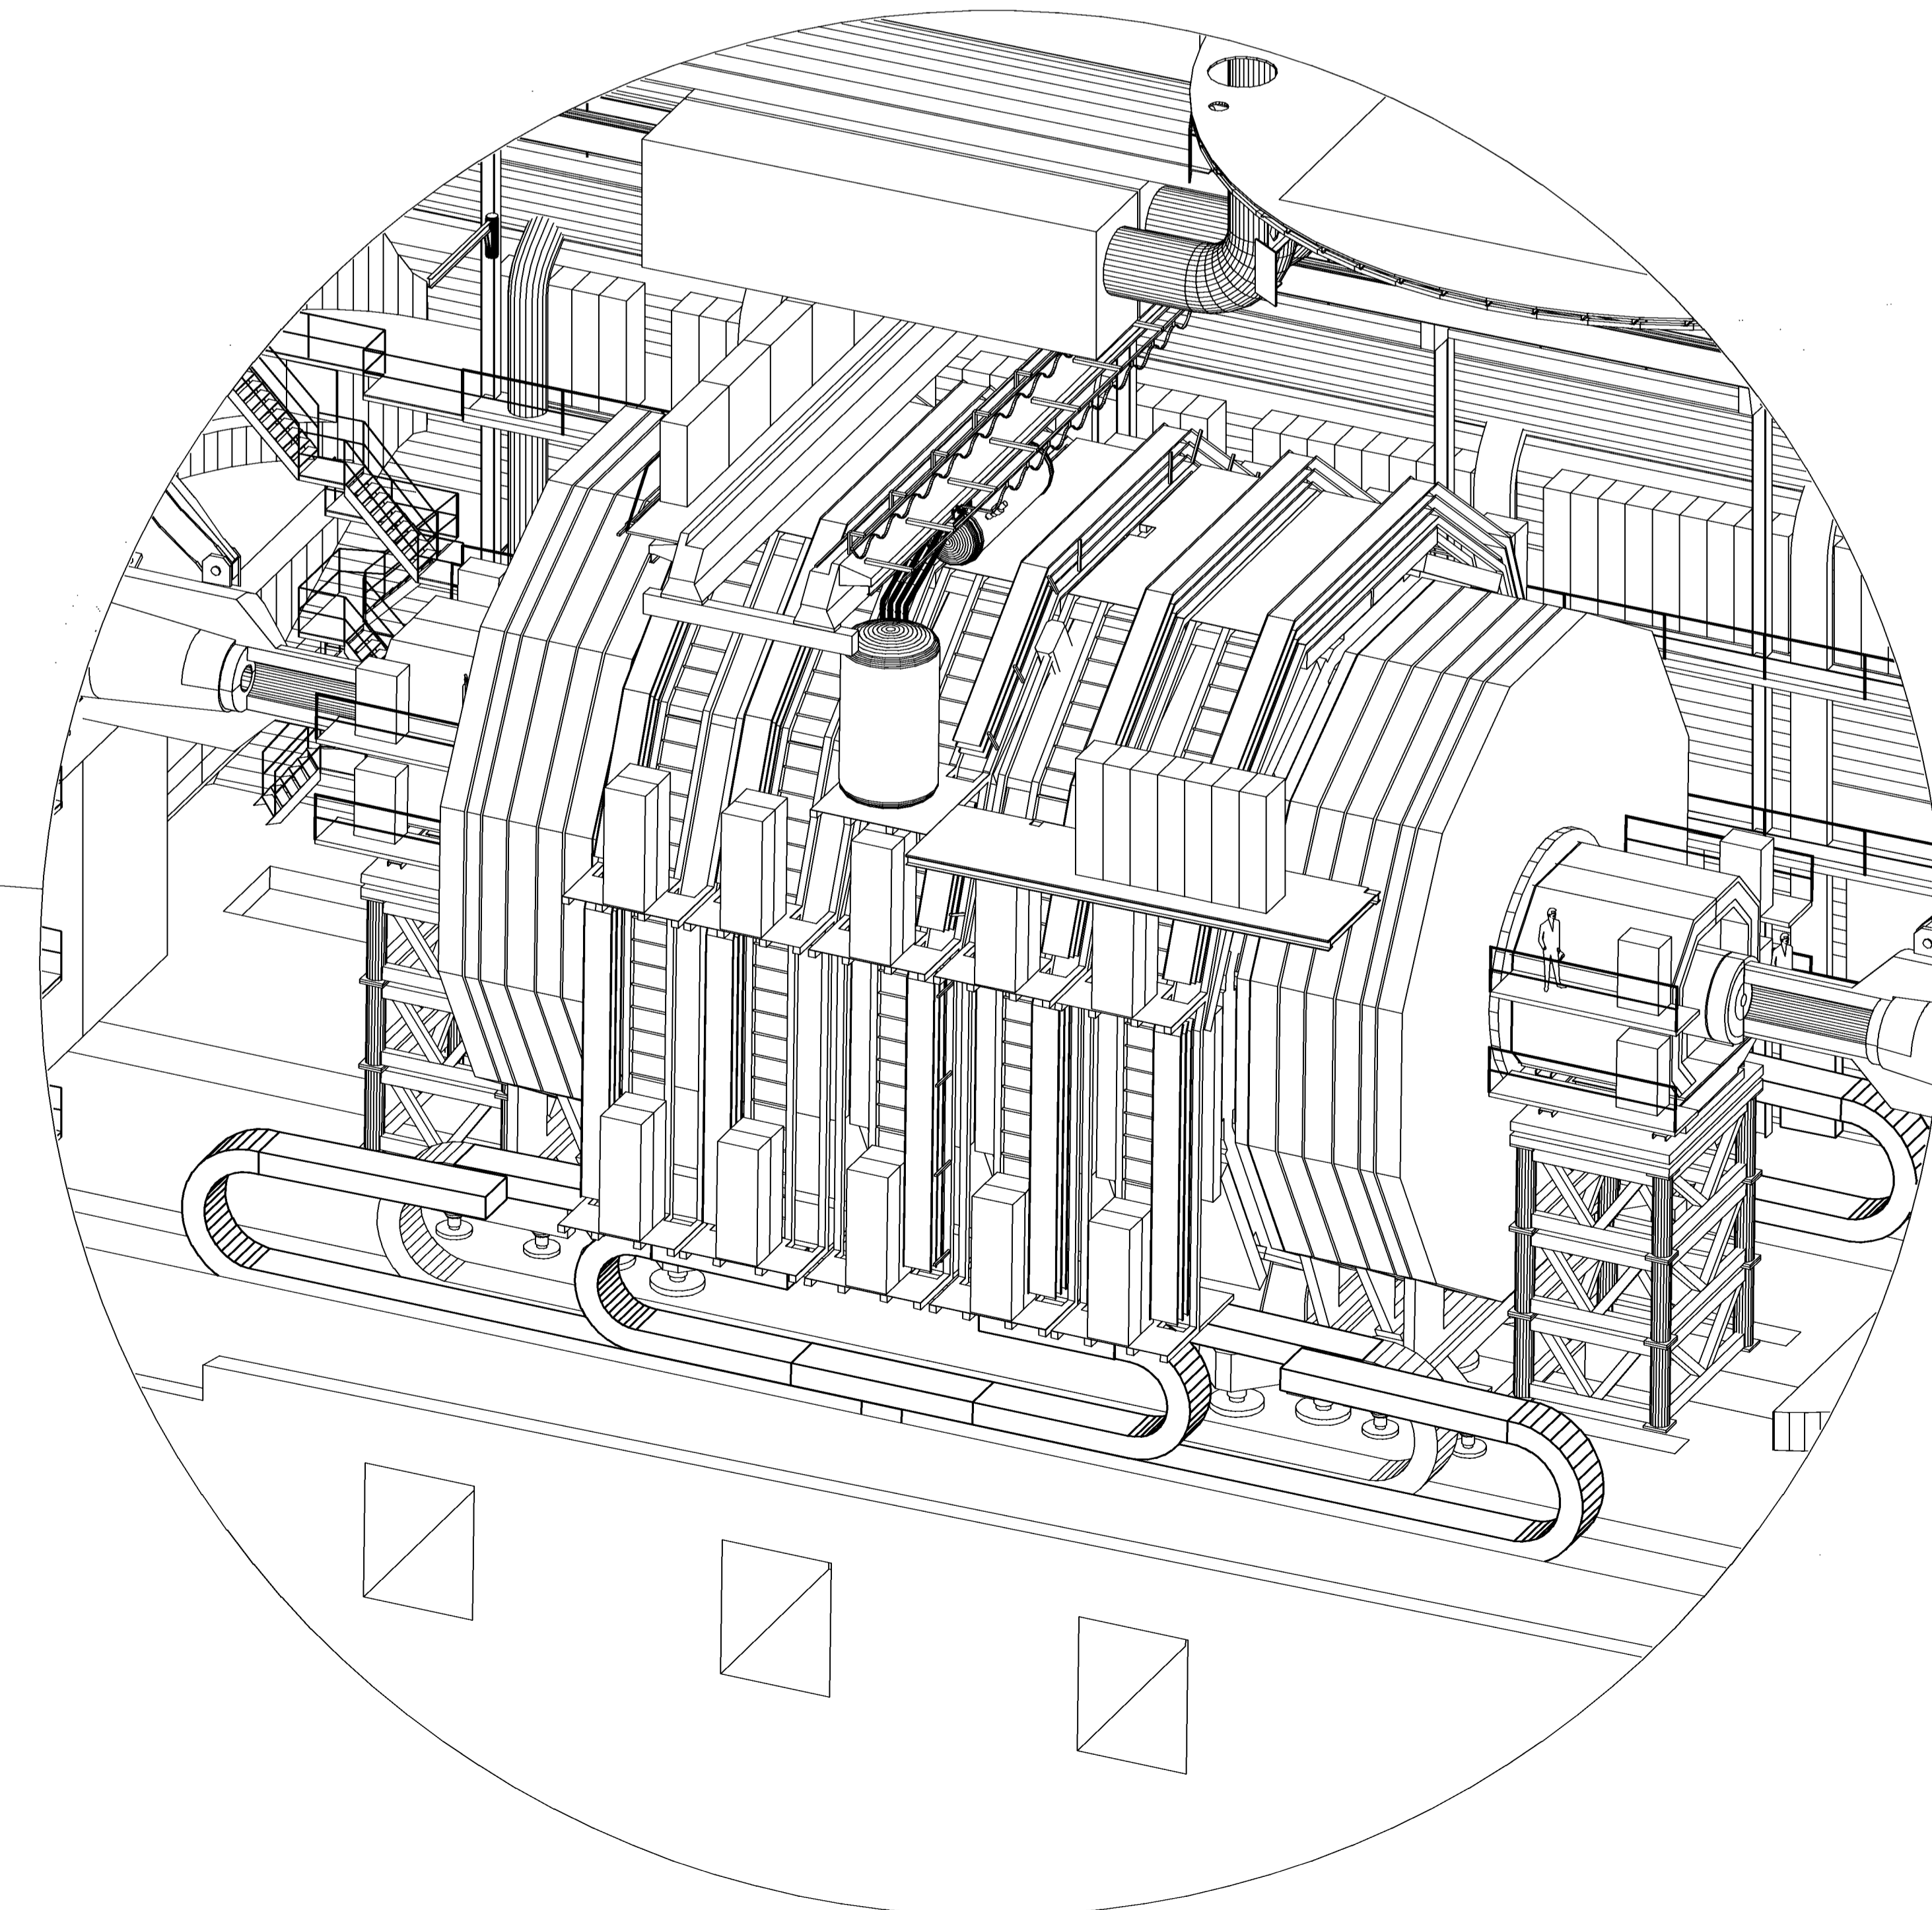

SDX

HALL DE MONTAGE SX

PUITS PX56

CAVERNE UXC55

EXPERIENCE CMS

CM400100PL