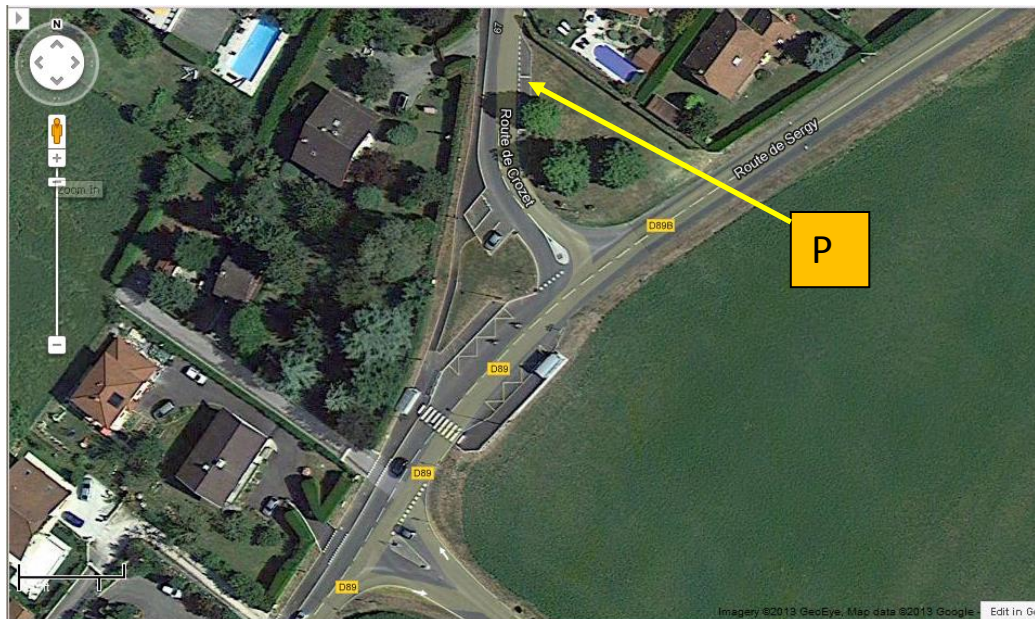

How to get to Elsa's place

There is a bus that passes in front of the house, see last page.

The address is ;

Elsa Ruiz, 161 Rue VI de Sales, Thoiry, France

Coordinates N46.244999, E5.986215

1. Google maps
2. Typing in the WRONG address gives the correct location, namely
171 Rue VI de Sales, Thoiry, France

It is marked above in the top left hand corner by the red inverted drop marked "A", NNW of St Genis in Allomogne. Driving from Geneva towards St Genis turn left at the 3 lane roundabout, direction Lyon / Bellegarde on the D884. Leave at the Sergy/St Genis-Pouilly exit. Take the D89k NW to Thoiry/Sergy.

Across the Railway

Turn left at the "T", drive for approx 350m.

The entrance is on the right at the red "A" as seen below.

Below the house is shown (wrong address !)

Parking, there are 4 possibilities;

- 1 Behind the Chapel 200m further up the road, many places
- 2 At the "Place d'Allemogne" few or none.
- 3 Right at the "T", 3 places
- 4 Through the wooden gate in front of the house, as seen above, you may well be stuck inside !.

Behind the Chapel

Place d'Allemogne

Right at the “T”

The Bus “Y” from CERN or airport. The frequency is low on the WE.

You can get off the bus at Place du Poulet and walk (in the same direction) the remaining 386m.