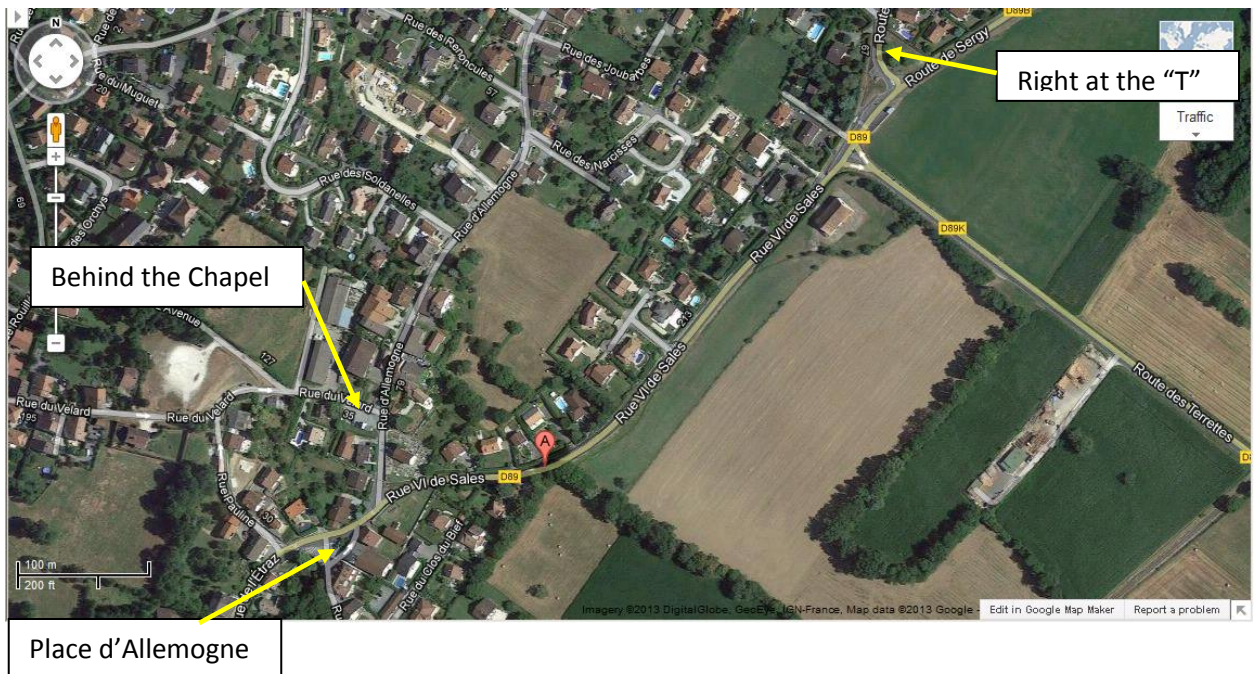

How to get to Elsa's place

There is a bus that passes in front of the house, see last page.

The address is ;

Elsa Ruiz, 161 Rue VI de Sales, Thoiry, France

Coordinates N46.244999, E5.986215

1. Google maps
2. Typing in the WRONG address gives the correct location, namely
171 Rue VI de Sales, Thoiry, France

It is marked above in the top left hand corner by the red inverted drop marked "A", NNW of St Genis in Allomogne. Driving from Geneva towards St Genis turn left at the 3 lane roundabout, direction Lyon / Bellegarde on the D884. Leave at the Sergy/St Genis-Pouilly exit. Take the D89k NW to Thoiry/Sergy.

Across the Railway

Turn left at the "T", drive for approx 350m.

The entrance is on the right at the red "A" as seen below.

Below the house is shown (wrong address !)

Parking, there are 4 possibilities;

- 1 Behind the Chapel 200m further up the road, many places
- 2 At the "Place d'Allemogne" few or none.
- 3 Right at the "T", 3 places
- 4 Through the wooden gate in front of the house, as seen above, you may well be stuck inside !.

Behind the Chapel

Place d'Allemogne

Right at the “T”

The Bus “Y” from CERN or airport. The frequency is low on the WE.

You can get off the bus at Place du Poulet and walk (in the same direction) the remaining 386m.