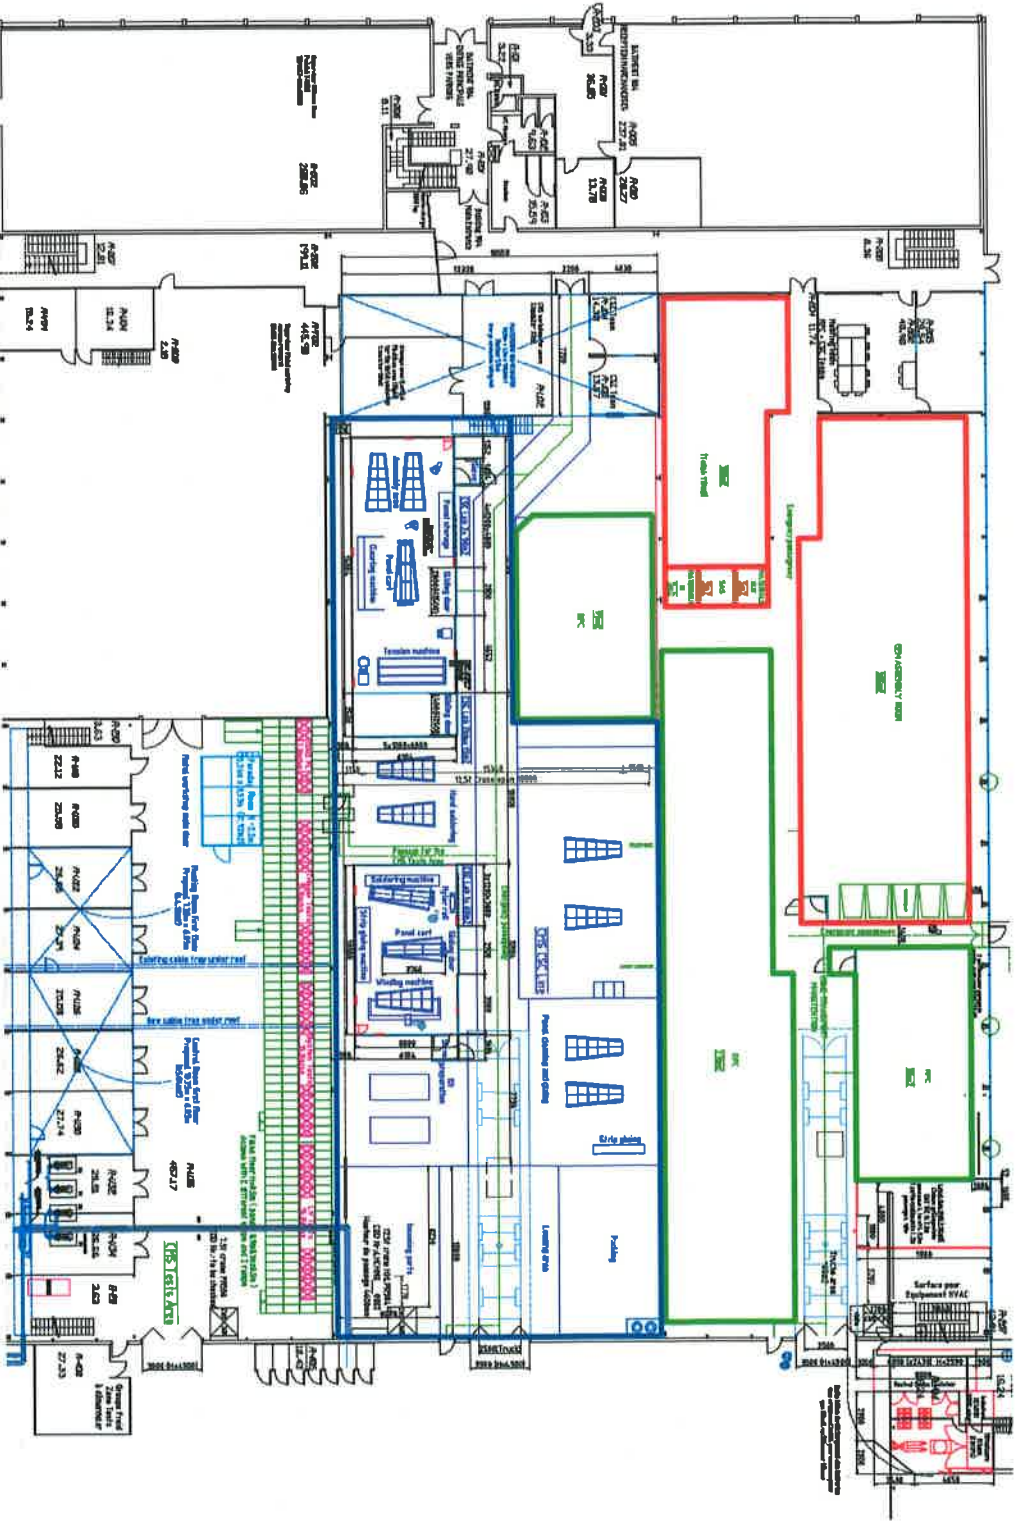

OPTION A: Preferred Solution

- DAQ ROOM NEEDS TO BE DISMANTLED (2-3 DAYS WORK)**
- NOT NECESSARY TO TOUCH THE NET CABINET, NOR THE GAS RACK**
- LEAST INVASIVE (~50m2 Recovered)**
- CLOSER TO THE ROOM WHERE THE GEM SUPERCHAMBERS WILL BE ASSEMBLED**
- CHEAPER THAN OPTION B**
- IF NEEDED, EASY TO ENLARGE FOR FUTURE PROJECTS**